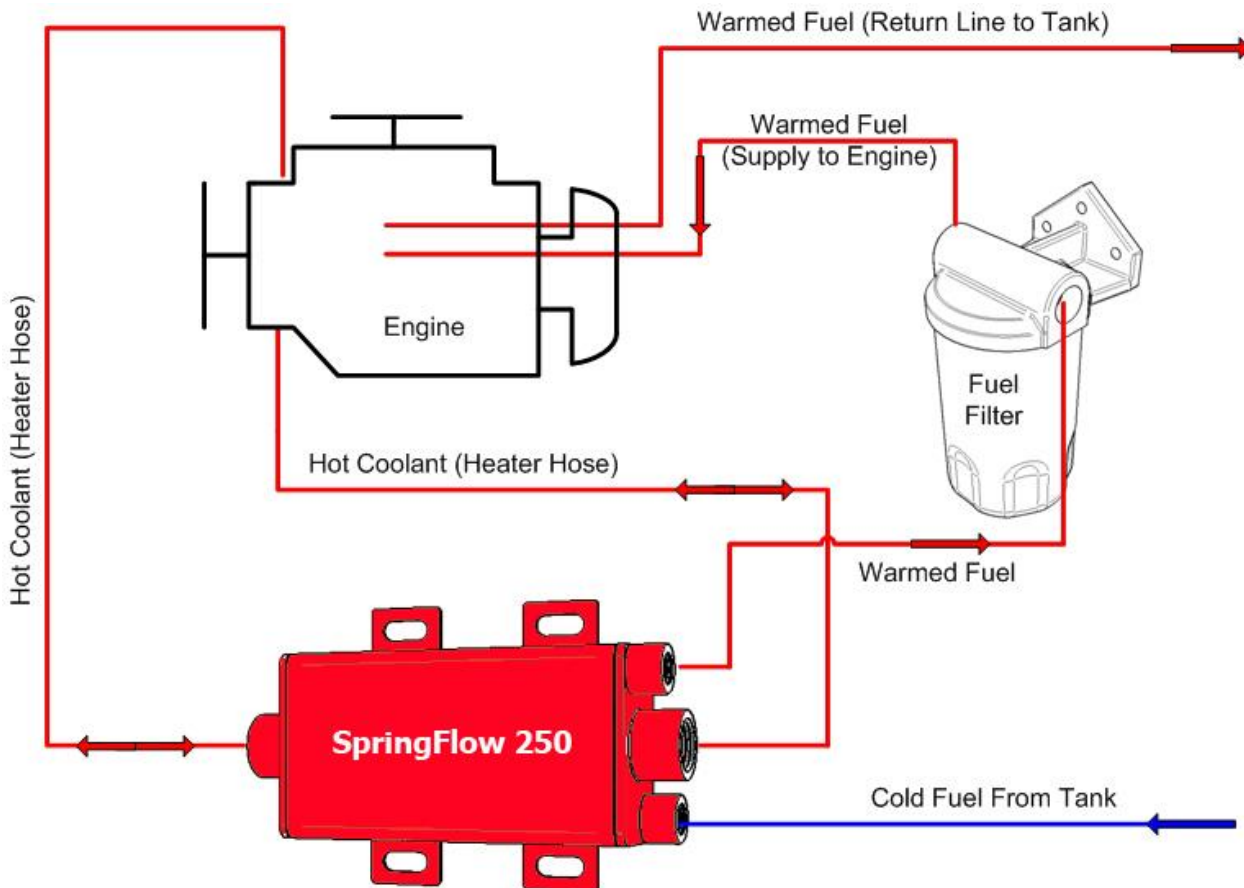

Typical fuel system diagram:

Fuel system diagram with SpringFlow 250 installed:

Photo of SpringFlow 250 installed in a 1985 Mercedes 300TD:

Closer view: