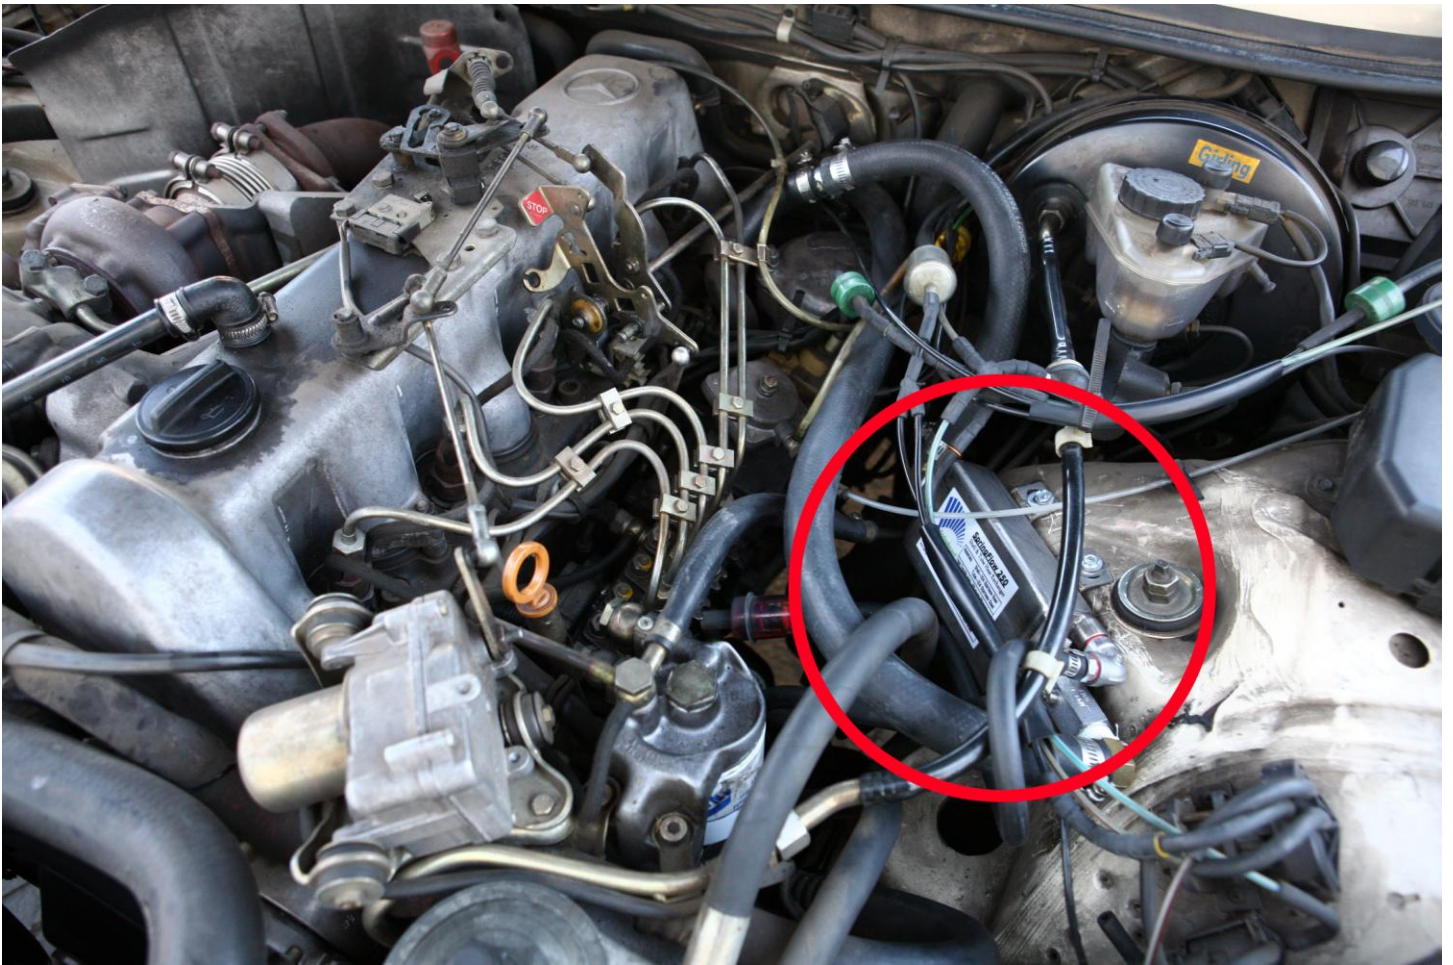

Typical fuel system diagram:

Fuel system diagram with SpringFlow 250 installed:

Photo of SpringFlow 250 installed in a 1985 Mercedes 300TD:

Closer view: