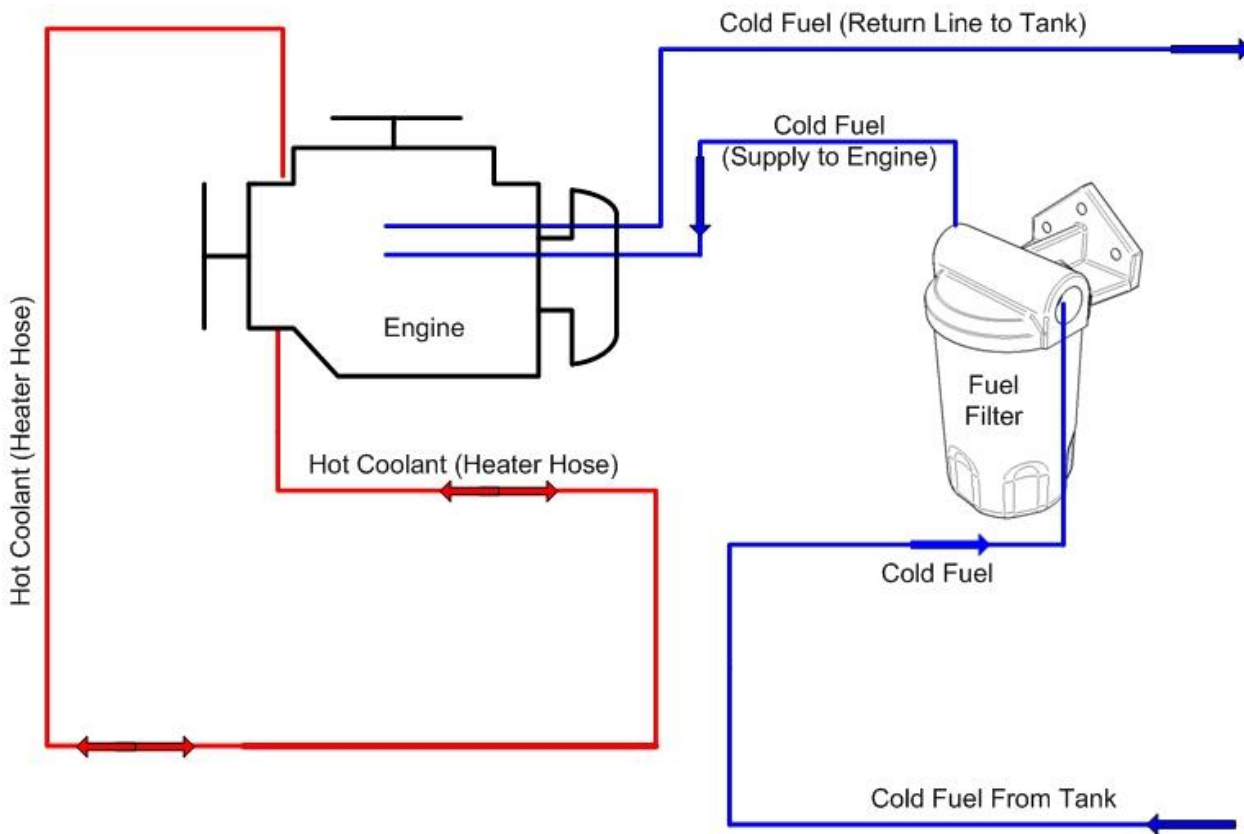

Typical fuel system diagram:

Fuel system diagram with SpringFlow 250 installed:

Photo of SpringFlow 250 installed in a 1985 Mercedes 300TD:

Closer view: